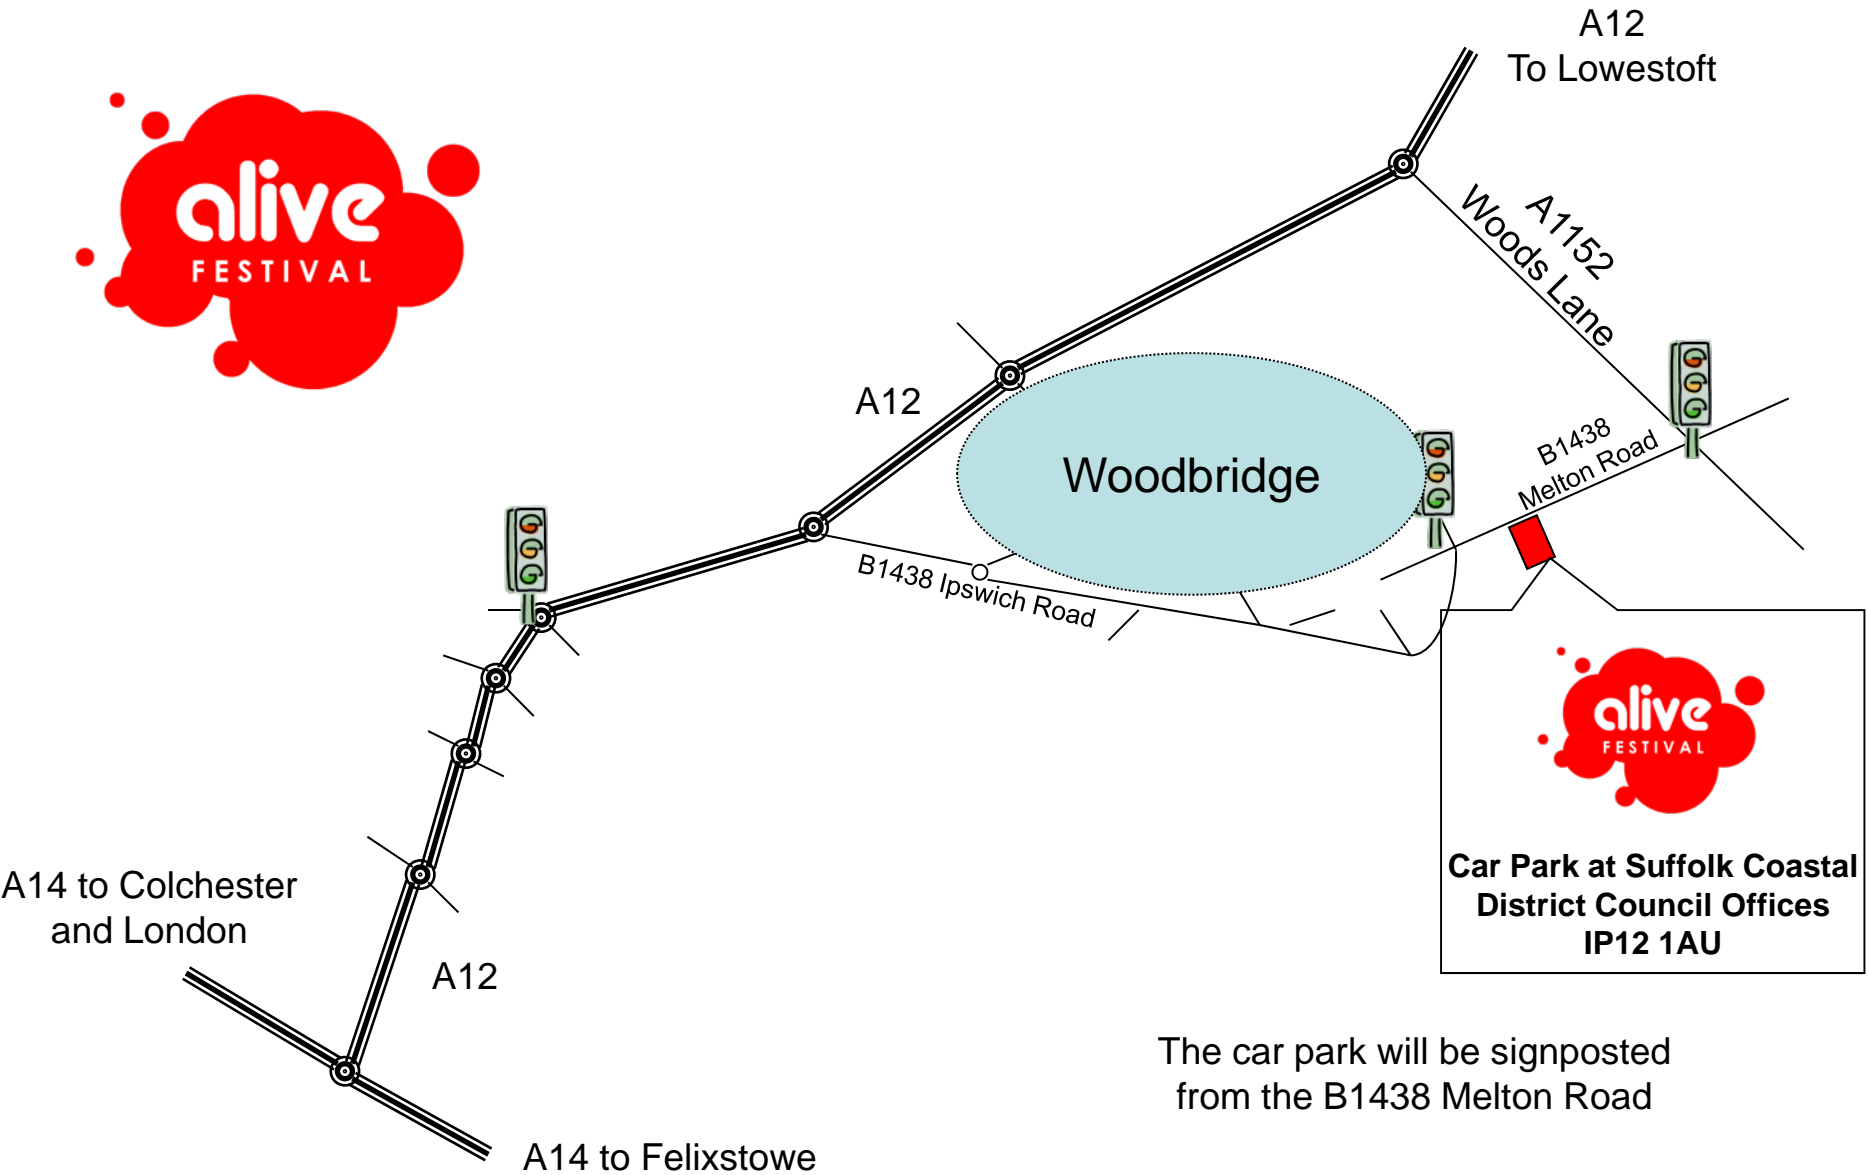

Getting to Woodbridge

The car park will be signposted from the B1438 Melton Road